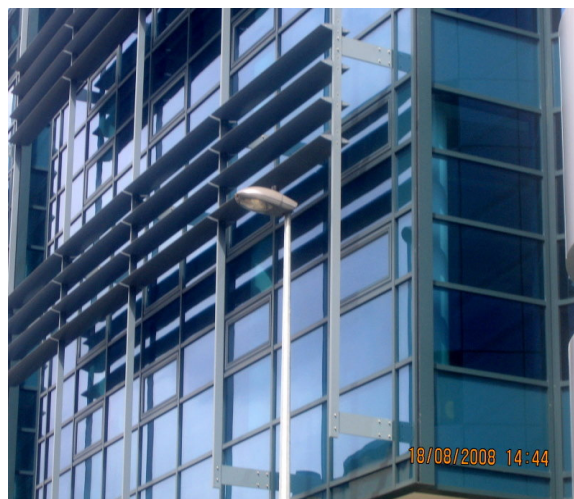

Coach Station

Name: Coach Station Location: Galway Façade: MX Curtain Wall, Fxi46 Inserts, Brise Soleil

HODGINS Architectural Facades Limited. Grangemore, Tynagh, Loughrea, Co Galway, Ireland.

Tel: 090 9745454 / 9745602 Fax: 090 9745655 E-mail: info@hodgins.ie Web: www.hodgins.ie